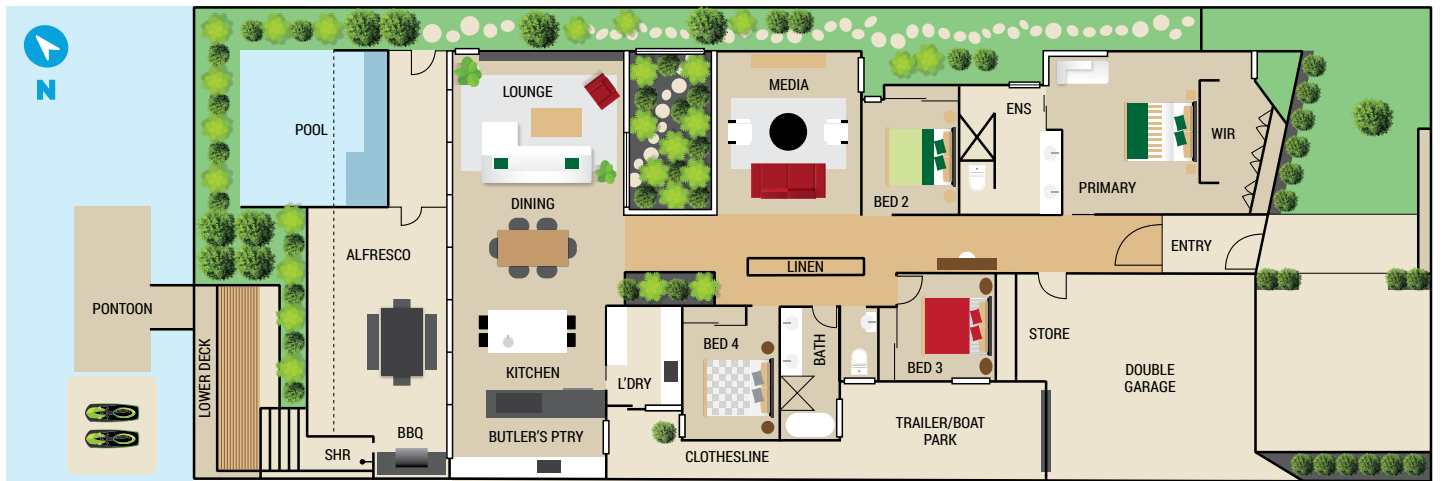

**EARLY BIRD BONUS DRAW
WIN $5,000 CASH!***

PURCHASE YOUR TICKETS BY
1 MAY 2025 FOR THE CHANCE
TO WIN **$5,000 CASH***.

*Should a resident of Victoria or New South Wales be drawn the prize will be provided as $5,000 gold bullion.

RENT OUT for an extra income of **$93,600 p.a.***

AIRBNB Earn an estimated **$14,681 per month****

*Rental estimates are derived from third-party appraisals and are subject to fluctuating market conditions.
**Estimated Airbnb rental income sourced from Airbnb as at January 2025.

**Total prize value
$3,108,316.52**